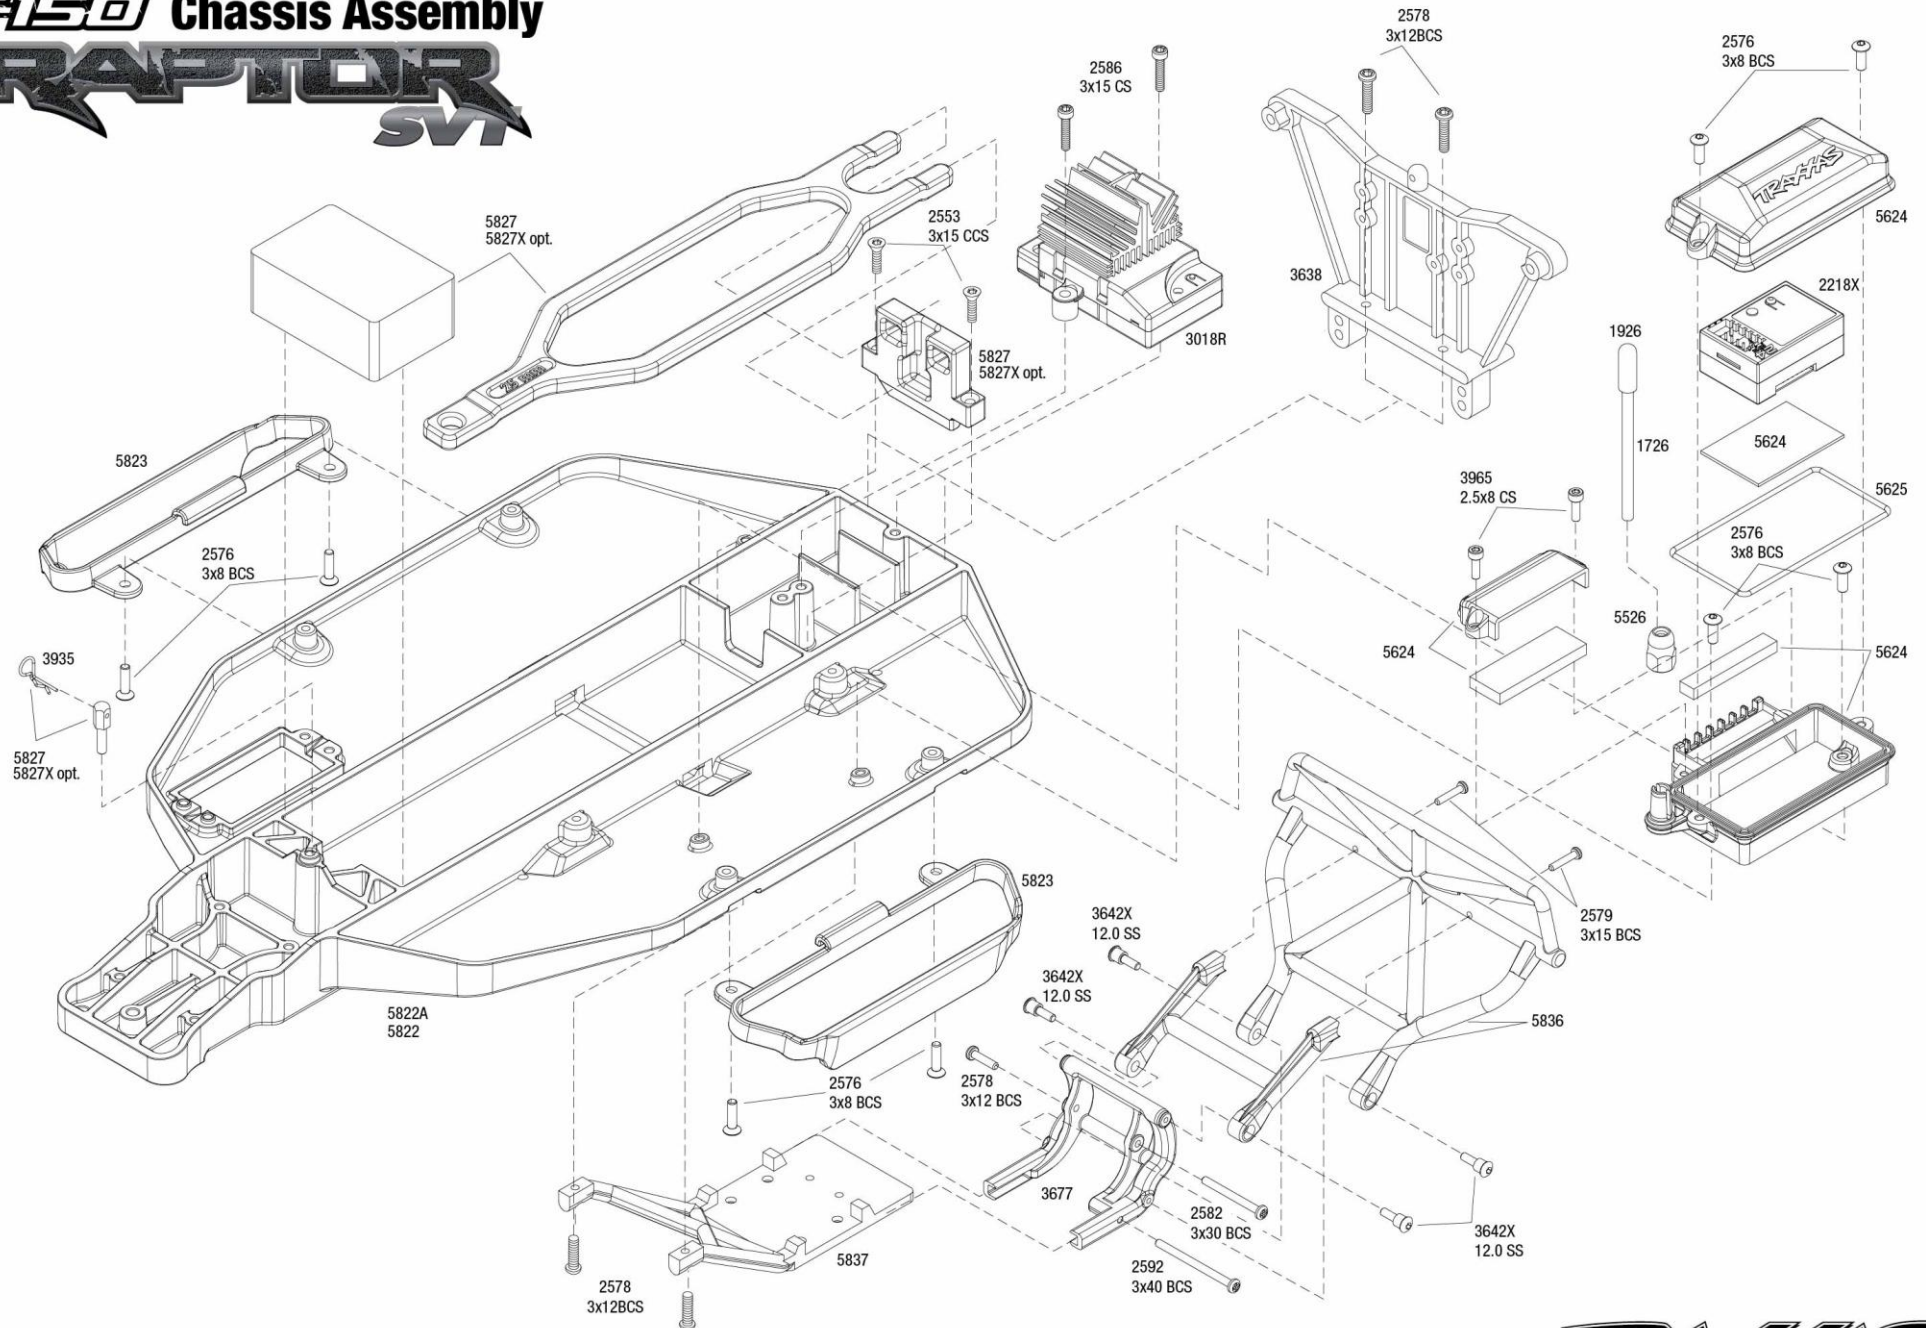

F150 Chassis Assembly

RAPTOR SVT

REV 110805-R00

Specifications on this page are subject to change without notice. Every attempt has been made to ensure the accuracy of this drawing, however Traxxas cannot be held responsible for typographical or other errors.

See Parts List for a complete listing of optional accessories.